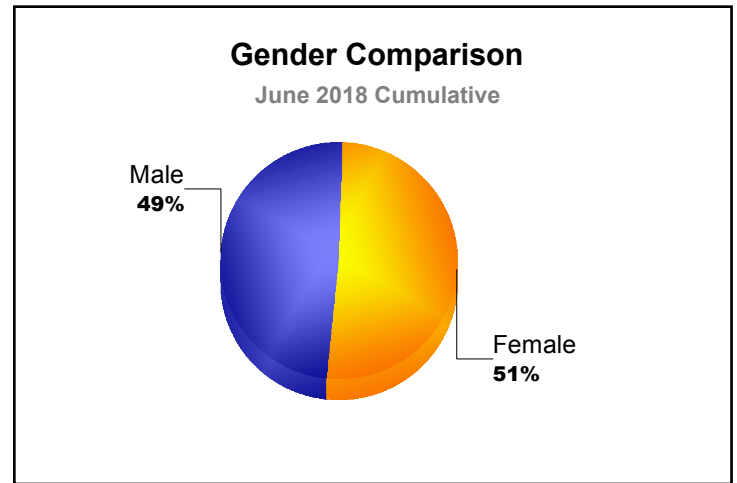

Year	New Clubs	Dropped Clubs	Gain/ Loss Clubs	New Members	Charter Members	Reinstate Members	Transfer Members	Total Member Added	Total Members Dropped	Gain/ Loss Members
2013-2014	0	0	0	100	3	2	5	110	-116	-6
2014-2015	0	0	0	84	11	53	7	155	-269	-114
2015-2016	0	-1	-1	98	7	2	6	113	-131	-18
2016-2017	0	-3	-3	134	0	16	1	151	-137	14
2017-2018	0	0	0	84	4	0	0	88	-138	-50
Average	0	-1	-1	100	5	15	4	123	-158	-35