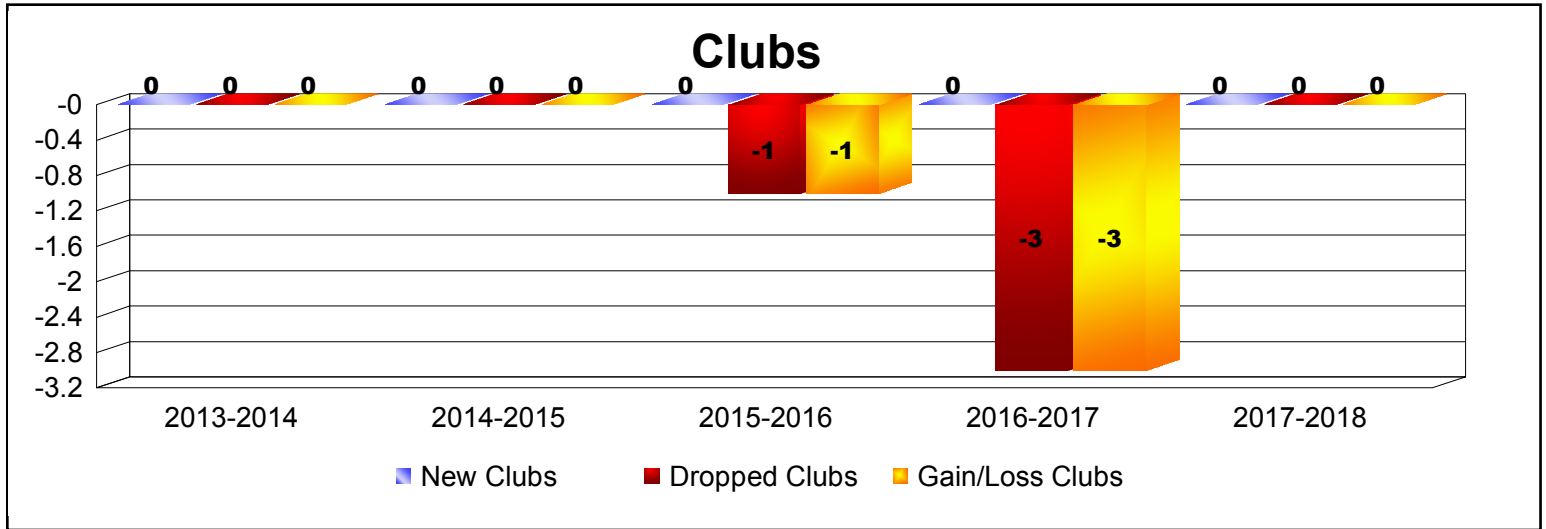

Year	New Clubs	Dropped Clubs	Gain/ Loss Clubs	New Members	Charter Members	Reinstate Members	Transfer Members	Total Member Added	Total Members Dropped	Gain/ Loss Members
2013-2014	0	0	0	100	3	2	5	110	-116	-6
2014-2015	0	0	0	84	11	53	7	155	-269	-114
2015-2016	0	-1	-1	98	7	2	6	113	-131	-18
2016-2017	0	-3	-3	134	0	16	1	151	-137	14
2017-2018	0	0	0	84	4	0	0	88	-138	-50
Average	0	-1	-1	100	5	15	4	123	-158	-35

Year	New Clubs	Dropped Clubs	Gain/ Loss Clubs	New Members	Charter Members	Reinstate Members	Transfer Members	Total Member Added	Total Members Dropped	Gain/ Loss Members
2013-2014	0	0	0	0	0	0	0	0	-5	-5
2014-2015	0	0	0	0	0	0	0	0	-1	-1
2015-2016	0	0	0	0	0	0	0	0	0	0
2016-2017	0	0	0	1	0	0	0	1	0	1
2017-2018	0	0	0	0	0	0	0	0	0	0
Average	0	0	0	0	0	0	0	0	-1	-1