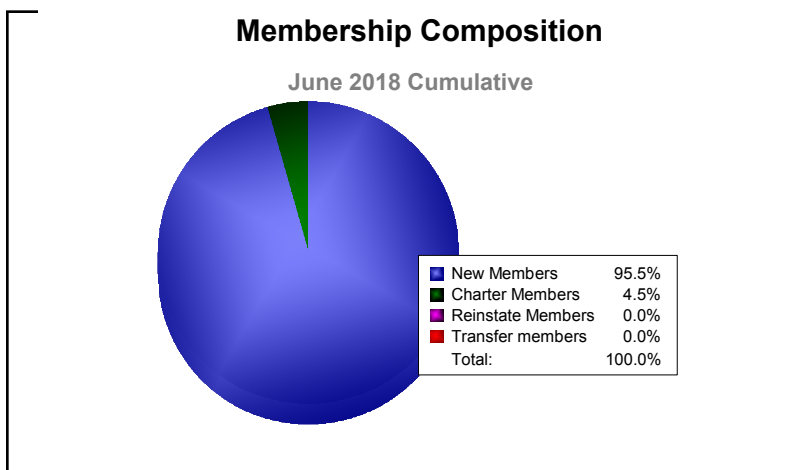

Year	New Clubs	Dropped Clubs	Gain/ Loss Clubs	New Members	Charter Members	Reinstate Members	Transfer Members	Total Member Added	Total Members Dropped	Gain/ Loss Members
2013-2014	0	0	0	100	3	2	5	110	-116	-6
2014-2015	0	0	0	84	11	53	7	155	-269	-114
2015-2016	0	-1	-1	98	7	2	6	113	-131	-18
2016-2017	0	-3	-3	134	0	16	1	151	-137	14
2017-2018	0	0	0	84	4	0	0	88	-138	-50
Average	0	-1	-1	100	5	15	4	123	-158	-35

Year	New Clubs	Dropped Clubs	Gain/ Loss Clubs	New Members	Charter Members	Reinstate Members	Transfer Members	Total Member Added	Total Members Dropped	Gain/ Loss Members
2013-2014	0	0	0	0	0	0	0	0	-5	-5
2014-2015	0	0	0	0	0	0	0	0	-1	-1
2015-2016	0	0	0	0	0	0	0	0	0	0
2016-2017	0	0	0	1	0	0	0	1	0	1
2017-2018	0	0	0	0	0	0	0	0	0	0
Average	0	0	0	0	0	0	0	0	-1	-1