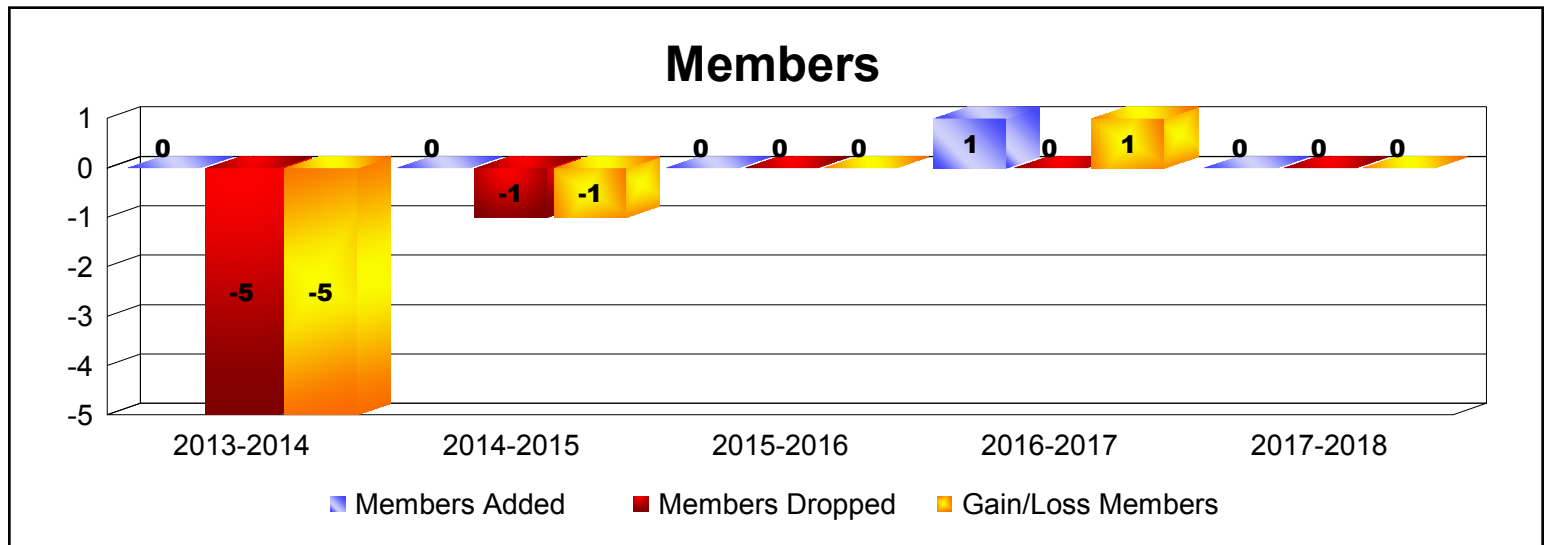

Year	New Clubs	Dropped Clubs	Gain/ Loss Clubs	New Members	Charter Members	Reinstate Members	Transfer Members	Total Member Added	Total Members Dropped	Gain/ Loss Members
2013-2014	0	0	0	100	3	2	5	110	-116	-6
2014-2015	0	0	0	84	11	53	7	155	-269	-114
2015-2016	0	-1	-1	98	7	2	6	113	-131	-18
2016-2017	0	-3	-3	134	0	16	1	151	-137	14
2017-2018	0	0	0	84	4	0	0	88	-138	-50
Average	0	-1	-1	100	5	15	4	123	-158	-35

Year	New Clubs	Dropped Clubs	Gain/ Loss Clubs	New Members	Charter Members	Reinstate Members	Transfer Members	Total Member Added	Total Members Dropped	Gain/ Loss Members
2013-2014	0	0	0	0	0	0	0	0	-5	-5
2014-2015	0	0	0	0	0	0	0	0	-1	-1
2015-2016	0	0	0	0	0	0	0	0	0	0
2016-2017	0	0	0	1	0	0	0	1	0	1
2017-2018	0	0	0	0	0	0	0	0	0	0
Average	0	0	0	0	0	0	0	0	-1	-1