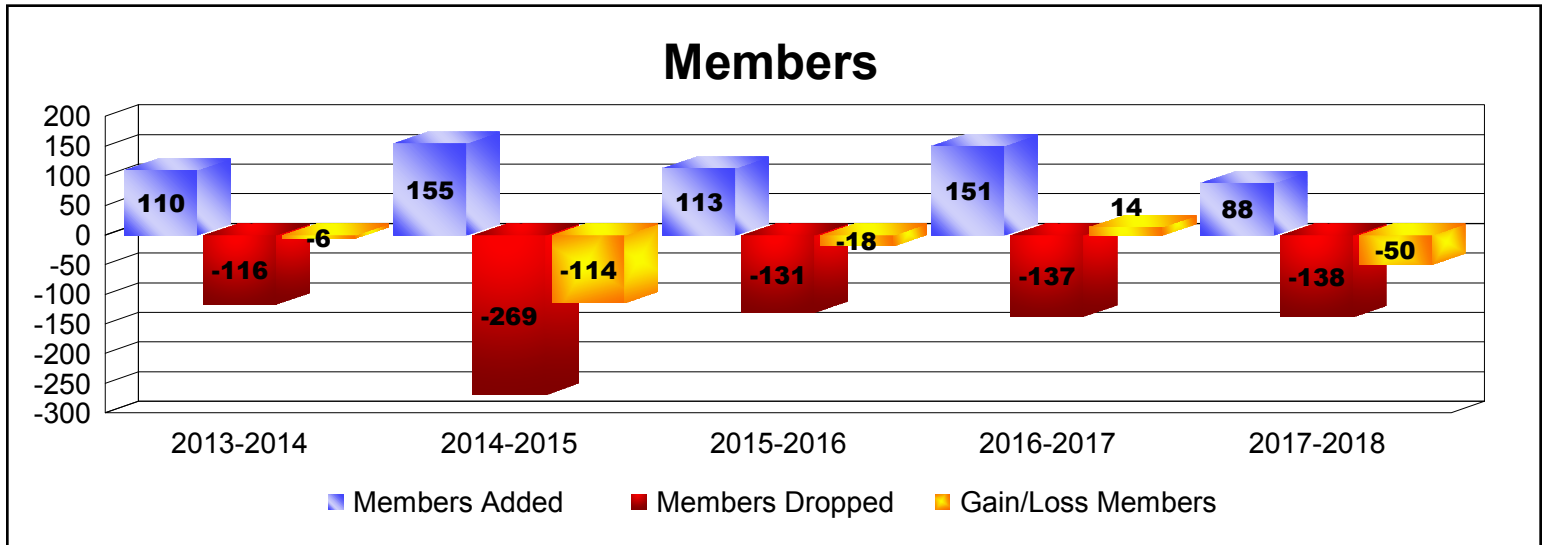

Year	New Clubs	Dropped Clubs	Gain/ Loss Clubs	New Members	Charter Members	Reinstate Members	Transfer Members	Total Member Added	Total Members Dropped	Gain/ Loss Members
2013-2014	0	0	0	100	3	2	5	110	-116	-6
2014-2015	0	0	0	84	11	53	7	155	-269	-114
2015-2016	0	-1	-1	98	7	2	6	113	-131	-18
2016-2017	0	-3	-3	134	0	16	1	151	-137	14
2017-2018	0	0	0	84	4	0	0	88	-138	-50
Average	0	-1	-1	100	5	15	4	123	-158	-35

Year	New Clubs	Dropped Clubs	Gain/ Loss Clubs	New Members	Charter Members	Reinstate Members	Transfer Members	Total Member Added	Total Members Dropped	Gain/ Loss Members
2013-2014	0	0	0	0	0	0	0	0	-5	-5
2014-2015	0	0	0	0	0	0	0	0	-1	-1
2015-2016	0	0	0	0	0	0	0	0	0	0
2016-2017	0	0	0	1	0	0	0	1	0	1
2017-2018	0	0	0	0	0	0	0	0	0	0
Average	0	0	0	0	0	0	0	0	-1	-1