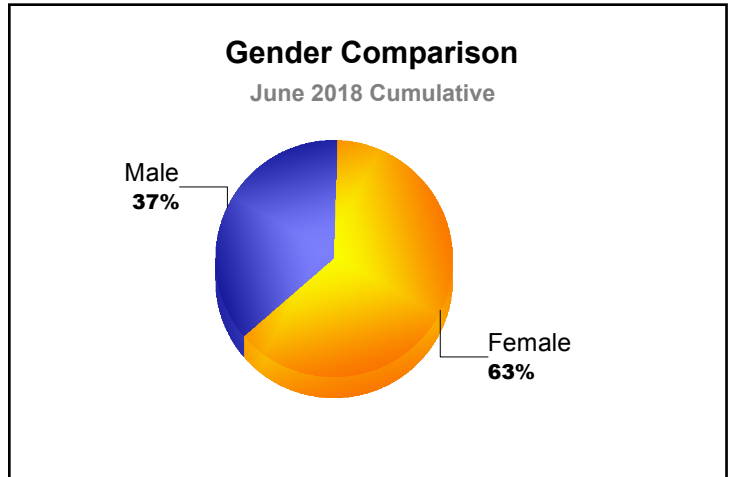

Year	New Clubs	Dropped Clubs	Gain/ Loss Clubs	New Members	Charter Members	Reinstate Members	Transfer Members	Total Member Added	Total Members Dropped	Gain/ Loss Members
2013-2014	0	0	0	0	0	0	0	0	-5	-5
2014-2015	0	0	0	0	0	0	0	0	-1	-1
2015-2016	0	0	0	0	0	0	0	0	0	0
2016-2017	0	0	0	1	0	0	0	1	0	1
2017-2018	0	0	0	0	0	0	0	0	0	0
Average	0	0	0	0	0	0	0	0	-1	-1