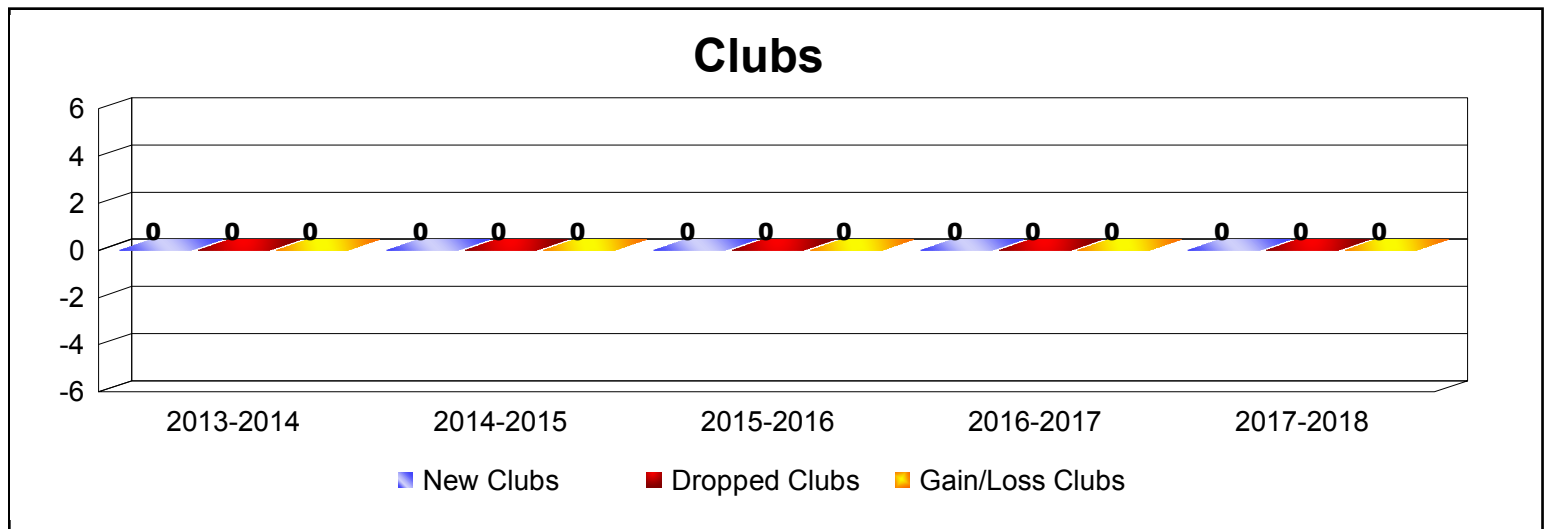

Year	New Clubs	Dropped Clubs	Gain/ Loss Clubs	New Members	Charter Members	Reinstate Members	Transfer Members	Total Member Added	Total Members Dropped	Gain/ Loss Members
2013-2014	0	0	0	100	3	2	5	110	-116	-6
2014-2015	0	0	0	84	11	53	7	155	-269	-114
2015-2016	0	-1	-1	98	7	2	6	113	-131	-18
2016-2017	0	-3	-3	134	0	16	1	151	-137	14
2017-2018	0	0	0	84	4	0	0	88	-138	-50
Average	0	-1	-1	100	5	15	4	123	-158	-35

Year	New Clubs	Dropped Clubs	Gain/ Loss Clubs	New Members	Charter Members	Reinstate Members	Transfer Members	Total Member Added	Total Members Dropped	Gain/ Loss Members
2013-2014	0	0	0	0	0	0	0	0	-5	-5
2014-2015	0	0	0	0	0	0	0	0	-1	-1
2015-2016	0	0	0	0	0	0	0	0	0	0
2016-2017	0	0	0	1	0	0	0	1	0	1
2017-2018	0	0	0	0	0	0	0	0	0	0
Average	0	0	0	0	0	0	0	0	-1	-1